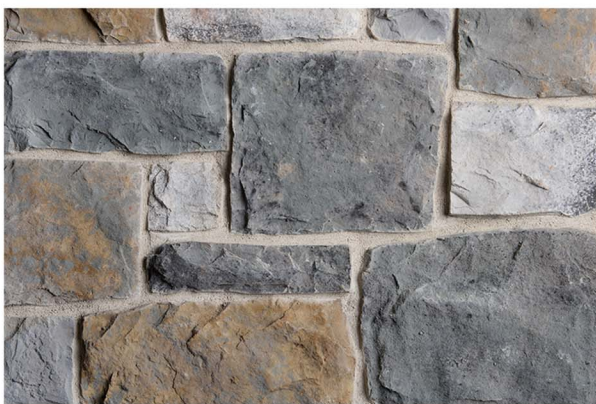

CLASSIC COLOR SELECTIONS

INCREASED LEAD TIME | INCREASED SQ/FT COST

All Classic Color Selections Available in Styles:

PINEHILLS

Scan to browse our full Color Library

QUALITY STONE VENEER™
COLORLIBRARY

www.qualitystoneveneer.com