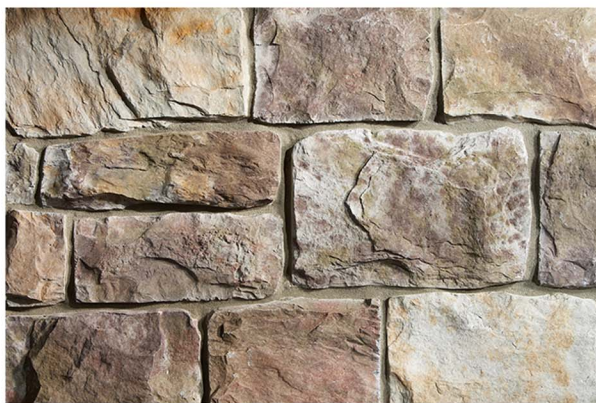

FERNDALE

Scan to browse our full Color Library

QUALITY STONE VENEER™
COLORLIBRARY

www.qualitystoneveneer.com