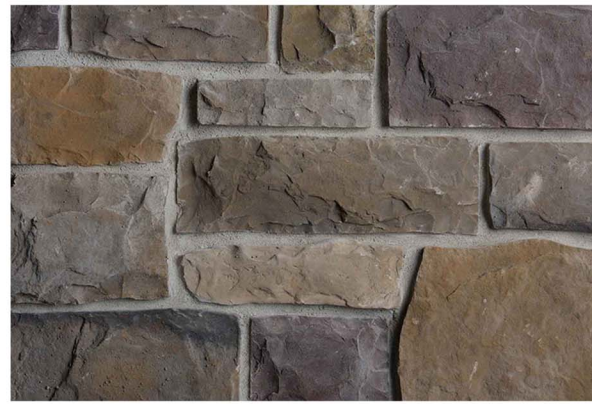

CLASSIC COLOR SELECTIONS

INCREASED LEAD TIME | INCREASED SQ/FT COST

All Classic Color Selections Available in Styles:

OHIO DRYSTACK

DRYSTACK

COBBLESTONE

FIELDSTONE

POWDER RIDGE