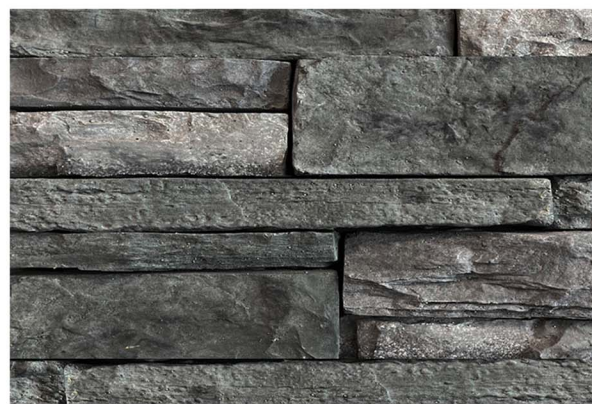

CLASSIC COLOR SELECTIONS

INCREASED LEAD TIME | INCREASED SQ/FT COST

All Classic Color Selections Available in Styles:

ROCKVALE

Scan to browse our full Color Library

QUALITY STONE VENEER™
COLORLIBRARY

www.qualitystoneveneer.com