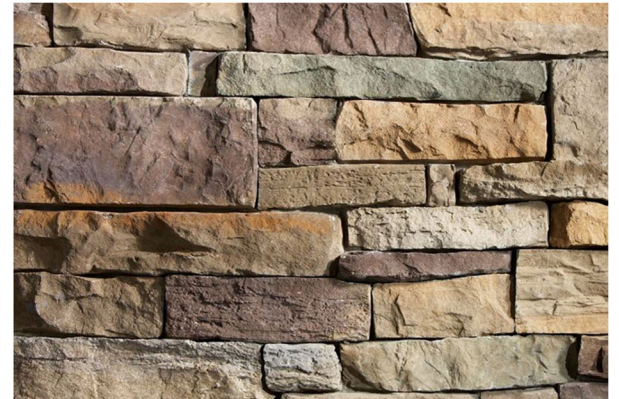

LAMBRIS COLOR SELECTIONS

STANDARD LEAD TIME | STANDARD SQ/FT COST

All Lambris Color Selections Available in Styles:

OHIO DRYSTACK LAMBRIS

DRYSTACK LAMBRIS

COBBLESTONE LAMBRIS

FIELDSTONE LAMBRIS

BULL RUN

PA LIME

PINEHILLS

GRANITE

ROCKVALE

CAVIAR

EGGSHELL

POWDER RIDGE

PROVENCE