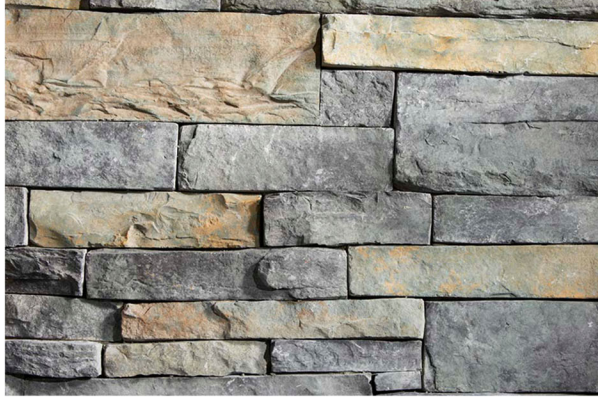

LAMBRIS COLOR SELECTIONS

STANDARD LEAD TIME | STANDARD SQ/FT COST

All Lambris Color Selections Available in Styles:

OHIO DRYSTACK LAMBRIS

DRYSTACK LAMBRIS

COBBLESTONE LAMBRIS

FIELDSTONE LAMBRIS

BULL RUN

PA LIME

PINEHILLS

GRANITE

ROCKVALE

CAVIAR

EGGSHELL

POWDER RIDGE

PROVENCE