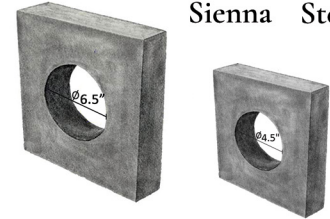

Sienna

Steel

24"x3"x3" Sandstone Lambris Sill
5 Sill QuickPack™ Box
10 LF of Sill/Box
Available in *Sienna* or *Steel*

Sienna Steel

Individual Precast Accents

Sold Per Piece

Sienna Steel

Siota Light Block Lambris
8"x12"x1.75"
8"x8"x1.75"

Dryer Vent Block
12"x12"x2" with 6.5" Hole
8"x8"x2" with 4.5" Hole

Siota Receptacle
Block Lambris
8"x8"x1.87"

Hewn Faucet Block
5.5"x5.25"x1.25"

Hewn Soldier
8"x4"x1.5"

INDIVIDUAL PRECAST ACCENTS

Piece Type	U/M	Price Per Piece
24"x3"x3" Sandstone Sill Lambris	Sill	PC \$13.65
8"x8"x1 1/4" Siota Light Block Lambris	Light Block	PC \$13.02
8"x12"x1 1/4" Siota Light Block Lambris	Light Block	PC \$23.84
8"x8"x1 1/2" Siota Receptacle Block Lambris	Outlet Block	PC \$13.02
5 1/2"x5 1/4"x1 1/4" Hewn Faucet Block	Faucet Block	PC \$10.29
8"x8"x2" Dryer Vent Block with 4 1/2" Hole	Dyer Vent Block	PC \$13.02
12"x12"x2" Dryer Vent Block with 6 1/2" Hole	Dryer Vent Block	PC \$15.12
8"x4"x1 1/2" Hewn Soldier Soldier	Soldier	PC \$1.58