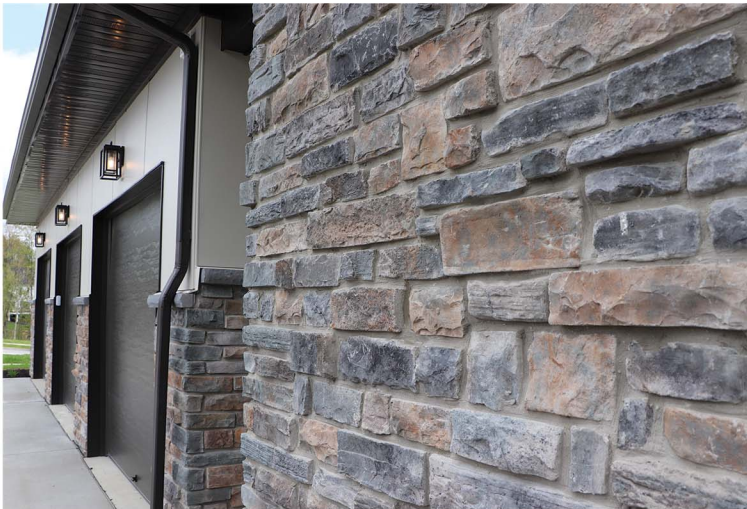

Bull Run Ohio Drystack

Bull Run is a dark teal palette highlighted with brown and gold.