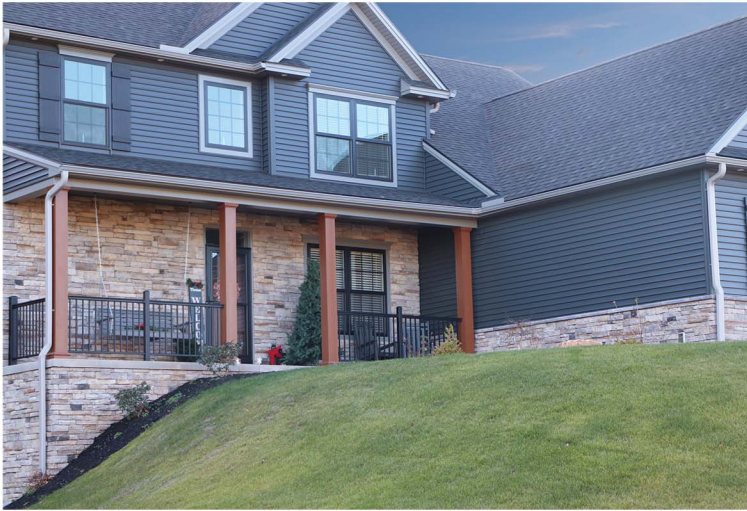

Eggshell Ohio Drystack

QuickPack® Selections

©2025 Quality Stone Veneer, Inc.

V3-020325

QUALITY IN THE BOX. NOT JUST ON THE BOX.

Introducing the 2025 QuickPack® Palette - featuring 7 inspiring colors to enhance your project.
Available in Ohio Drystack.

Onyx Ohio Drystack

New for 2025, Onyx Ohio Drystack is now available in QuickPack®.
A rich, deep tone evoking the beauty of volcanic stone.

EXPLORE MORE AT QUALITYSTONEVENEER.COM/COLOR-LIBRARY

Swatches above are intended to show a sample of color range only. Stone colors, shapes and textures may vary online and in print form.

Bull Run Ohio Drystack

PA Lime Ohio Drystack

PA Lime is a blue-gray palette with quartz-like white and black highlights.

PA Lime Ohio Drystack

Granite Ohio Drystack

Granite is a light gray palette with black and rust colored accents.

529

Granite Ohio Drystack

Provence Ohio Drystack

Provence is a complimentary palette of golds, browns, reds and greens.

Provence Ohio Drystack

Handcrafted Precast Accents

QuickPack® Boxes of 5
Sandstone Lambris Sills